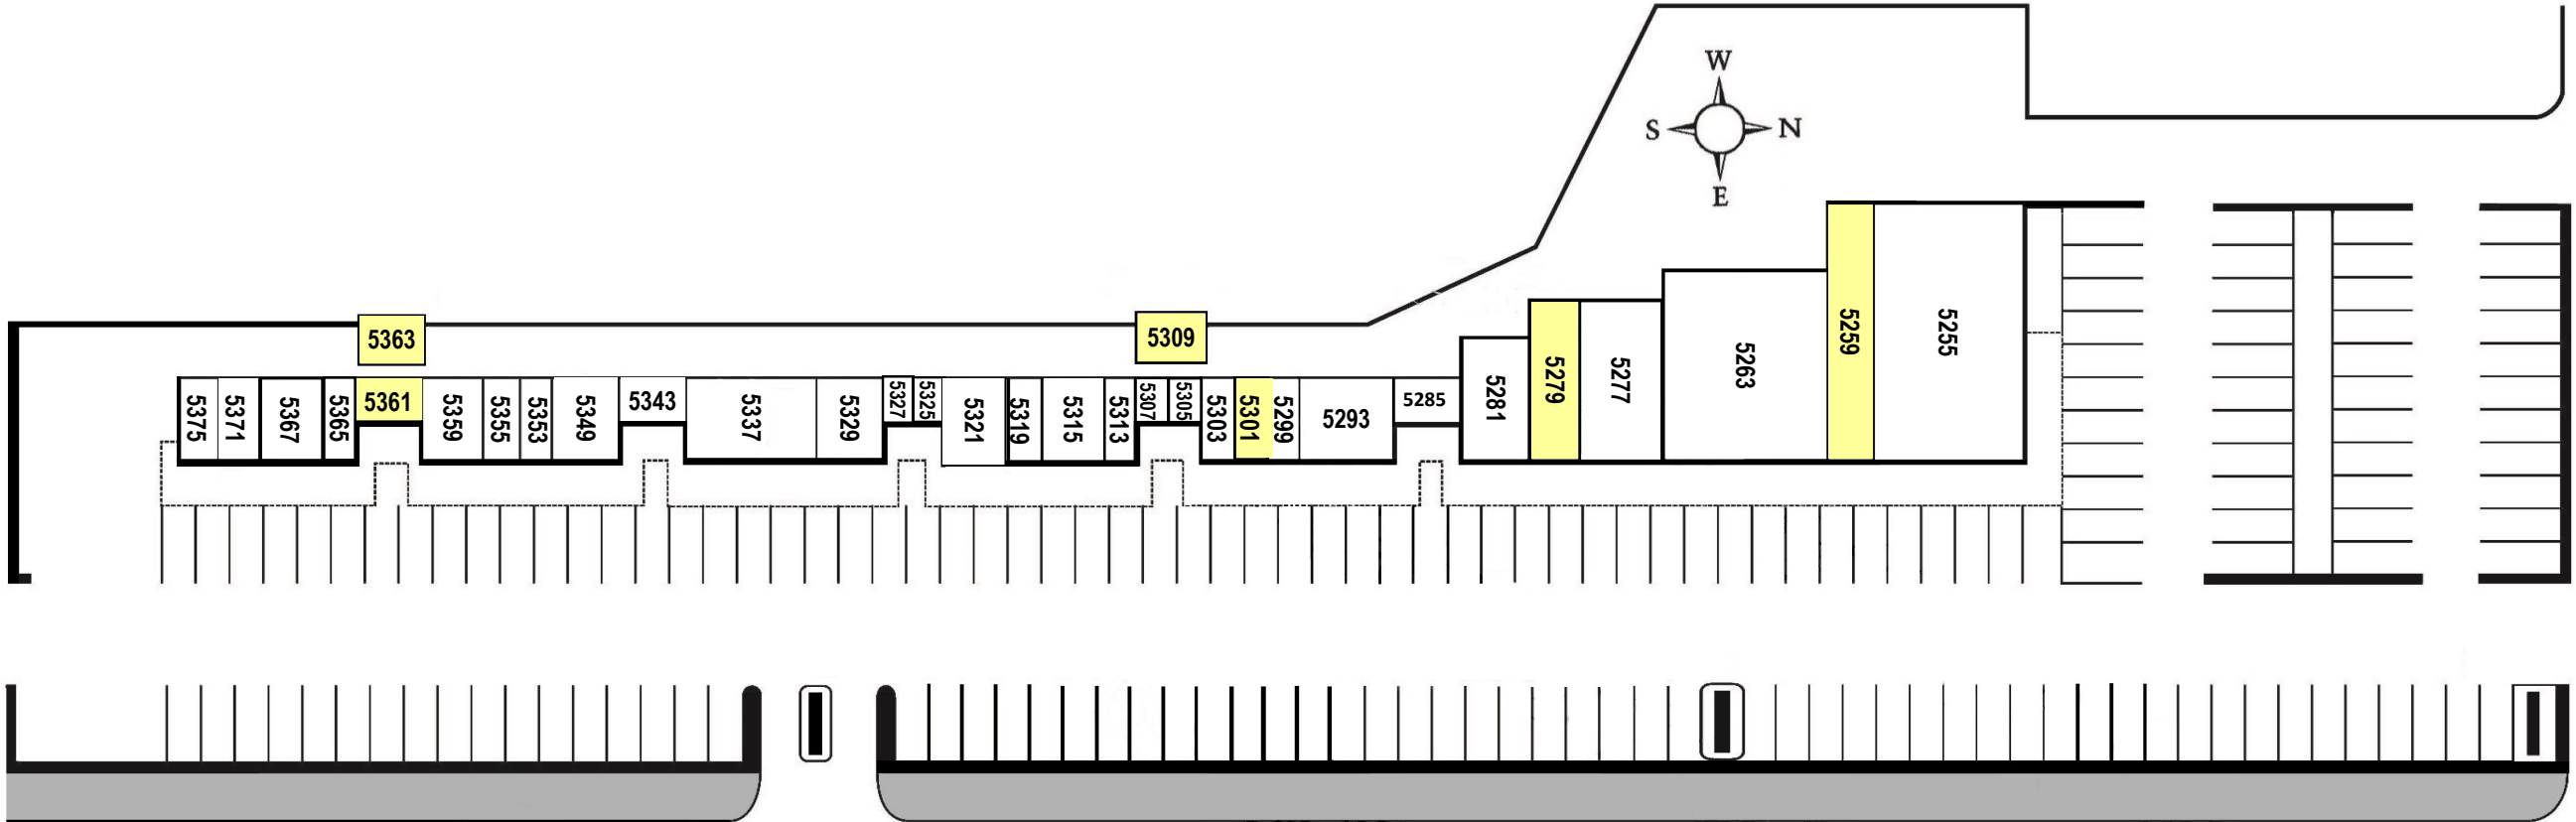

# LAKELAND SOUTH

5255—5375 South Florida Avenue, Lakeland, FL 33813

5355	McFarlands Shoe Repair	1,000 sf	5321	MARCO'S	2,000 sf	5299	VapeReaction	1,000 sf	5255	Outback Steakhouse	7,680 sf
5359	Lake Miriam Pawn	2,000 sf	5325	Coast to Coast	600 sf	5301	Available	1,000 sf	5259	AVAILABLE	2,325 sf
5361	AVAILABLE	1,200 af	5327	Bubble Bar Café	600 sf	5303	Computer Express	1,000 sf	5263	Ybor Cigar & Spirits	8,000 sf
5363	AVAILABLE (Upstairs)	1,200 sf	5329	Anthony's Health Hut	2,000 sf	5305	Computer Express	600 sf	5277	Porter Paints	4,250 sf
5365	Nail Pro	1,000 sf	5337	Thomason Furniture	4,000 sf	5307	The music Hangar	600 sf	5279	AVAILABLE	1,877 sf
5367	Habitat Health and Fitness	2,000 sf	5343	Thomason Furniture	1,200 sf	5309	AVAILABLE (Upstairs)	1,200 sf	5281	The Shirt Shack	1,800 sf
5371	Kumon of Lakeland Heights	1,500 sf	5349	Thomason Furniture	2,000 sf	5313	American Irons Tattoo	1,000 sf	5285	Tammy's Dance Studio	1,200 sf
5375	Dona Julia Restaurant	1,500 sf	5353	Kimberly's Alterations	1,000 sf	5315	End Results	2,000 sf	5293	Sumo Sushi	3,000 sf
						5319	Sawdust & Rust	1,000 sf			