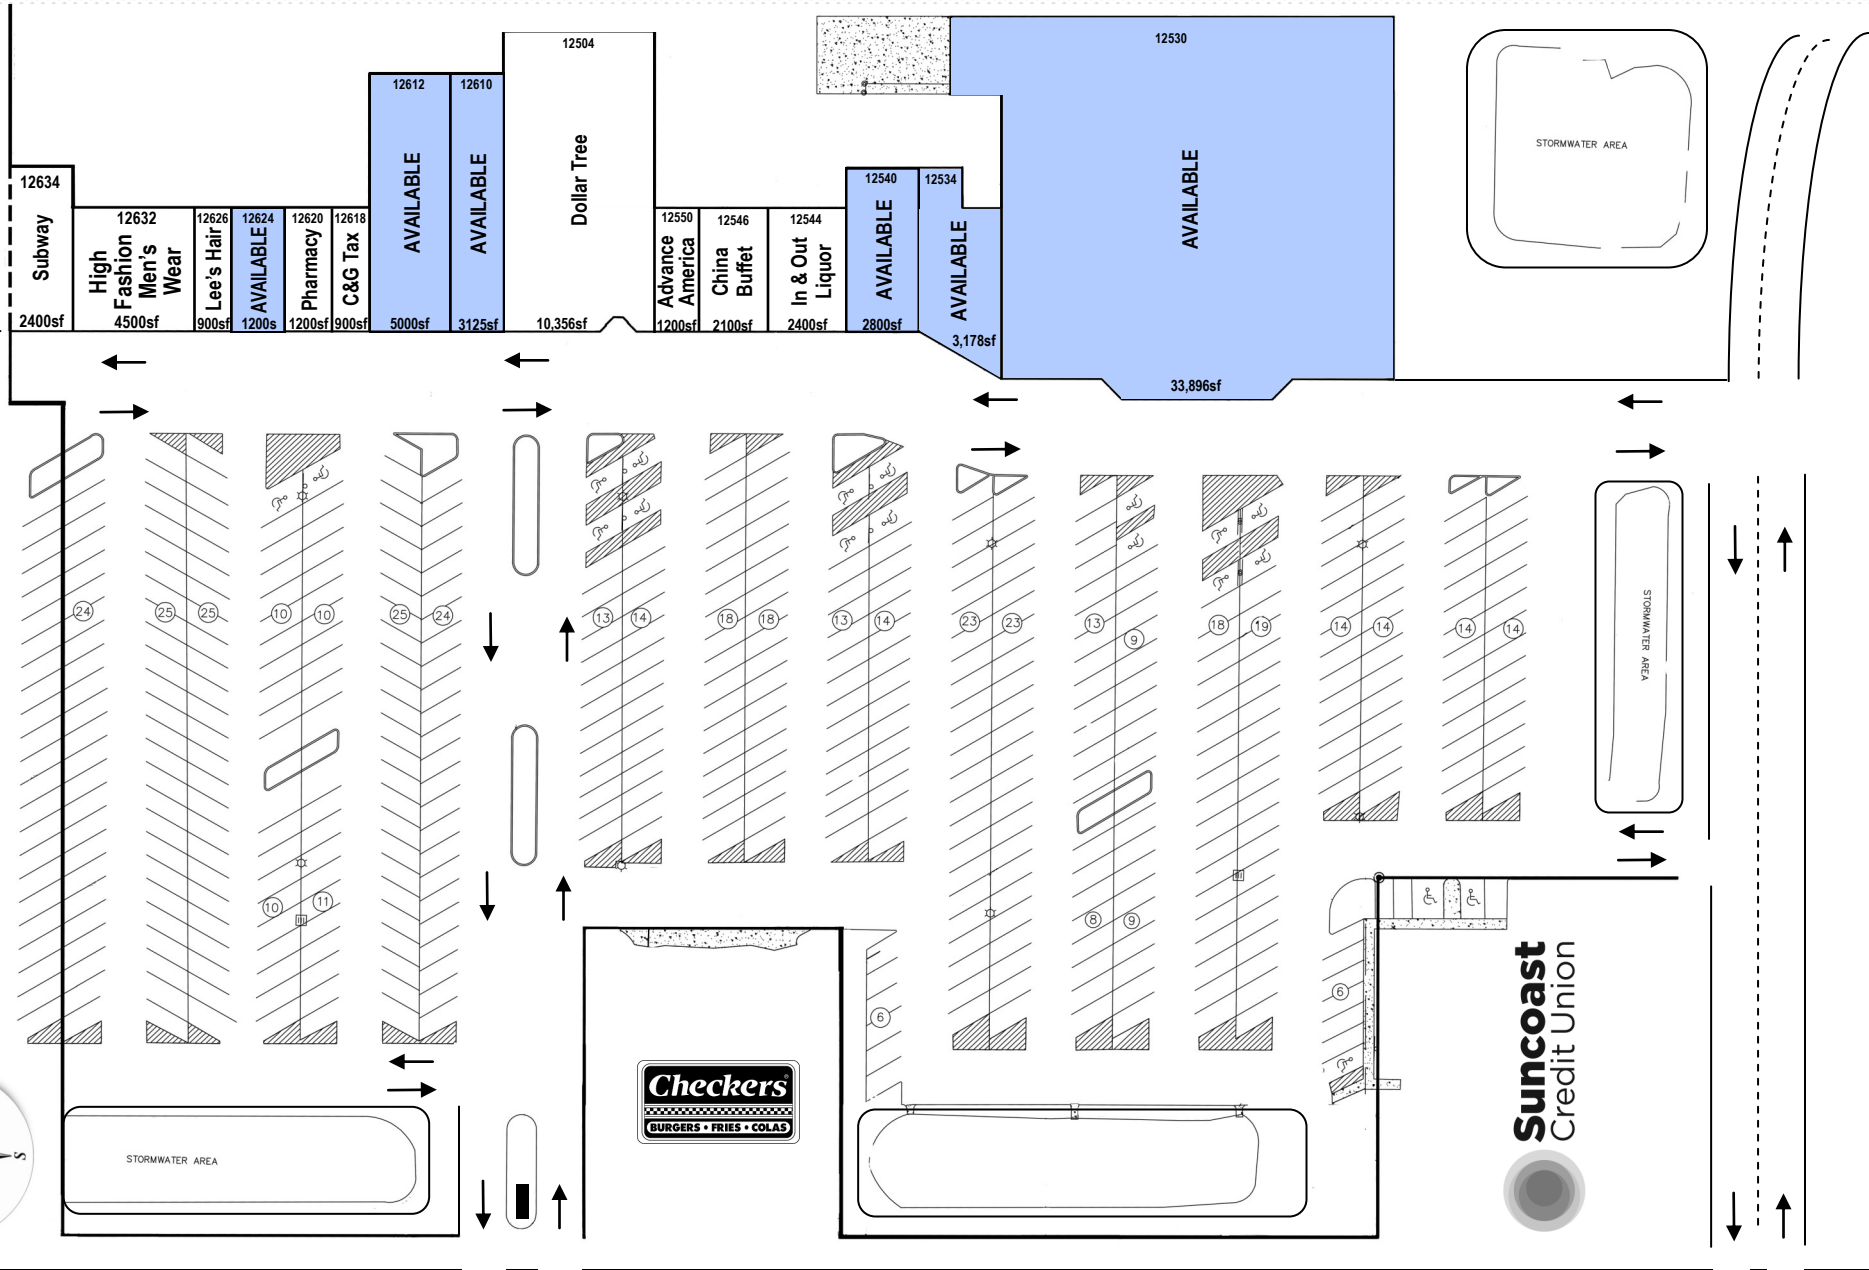

MORNINGSIDE PLAZA

12504-12634 US Highway 301 South, Dade City, FL 33525

US HIGHWAY 301 SOUTH