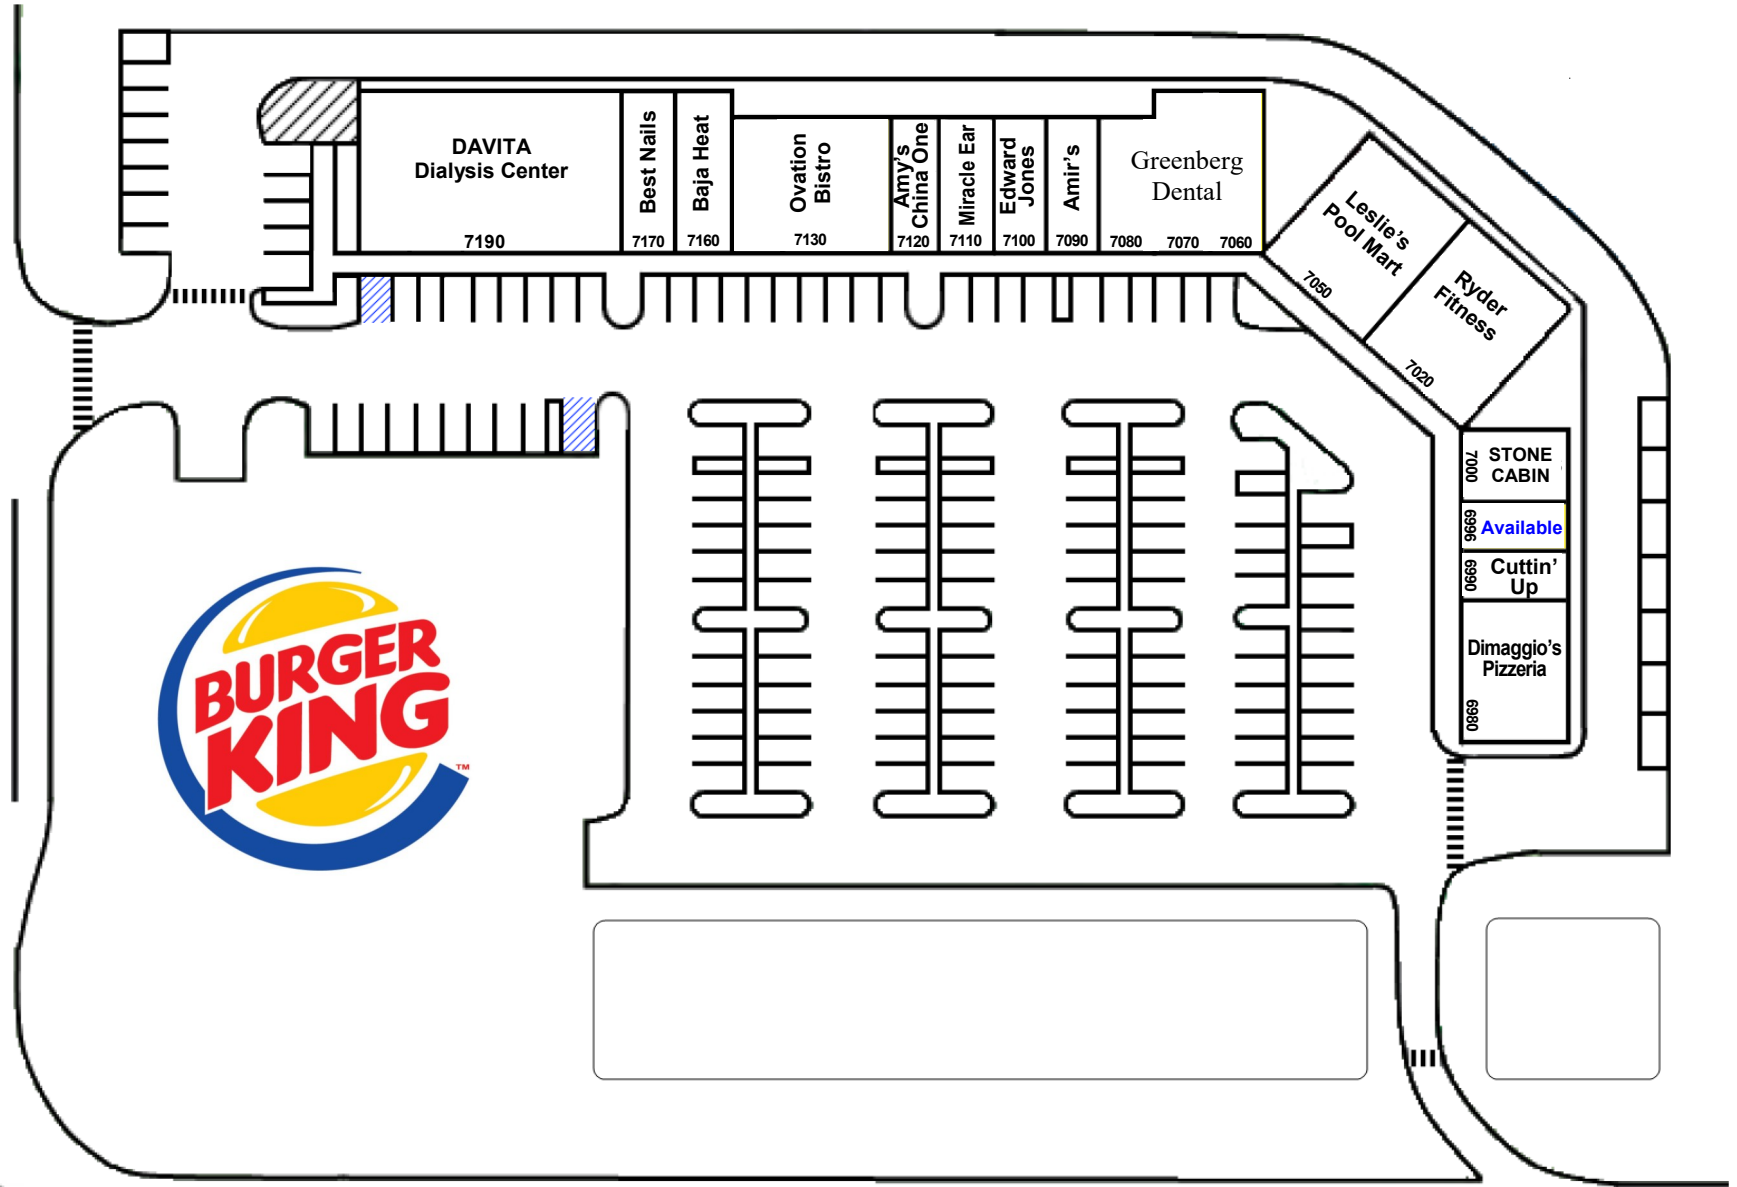

SHOPPES OF MILLER'S LANDING

6980—7220 Cypress Gardens Blvd, Winter Haven, FL 33884

UNIT	SQ FT
7190	6,000
7170	1,200
7160	1,200
7150	1,000
7130	2,000
7120	1,000
7110	1,000
7100	1,000
7090	1,000
7080	1,000
7070	1,200
7060	1,200
7050	3,000
7020	3,000
7000	1,200
6996	800
6990	800
6980	2,000

LAKE BESS COUNTRY CLUB ROAD

CYPRESS GARDENS BOULEVARD