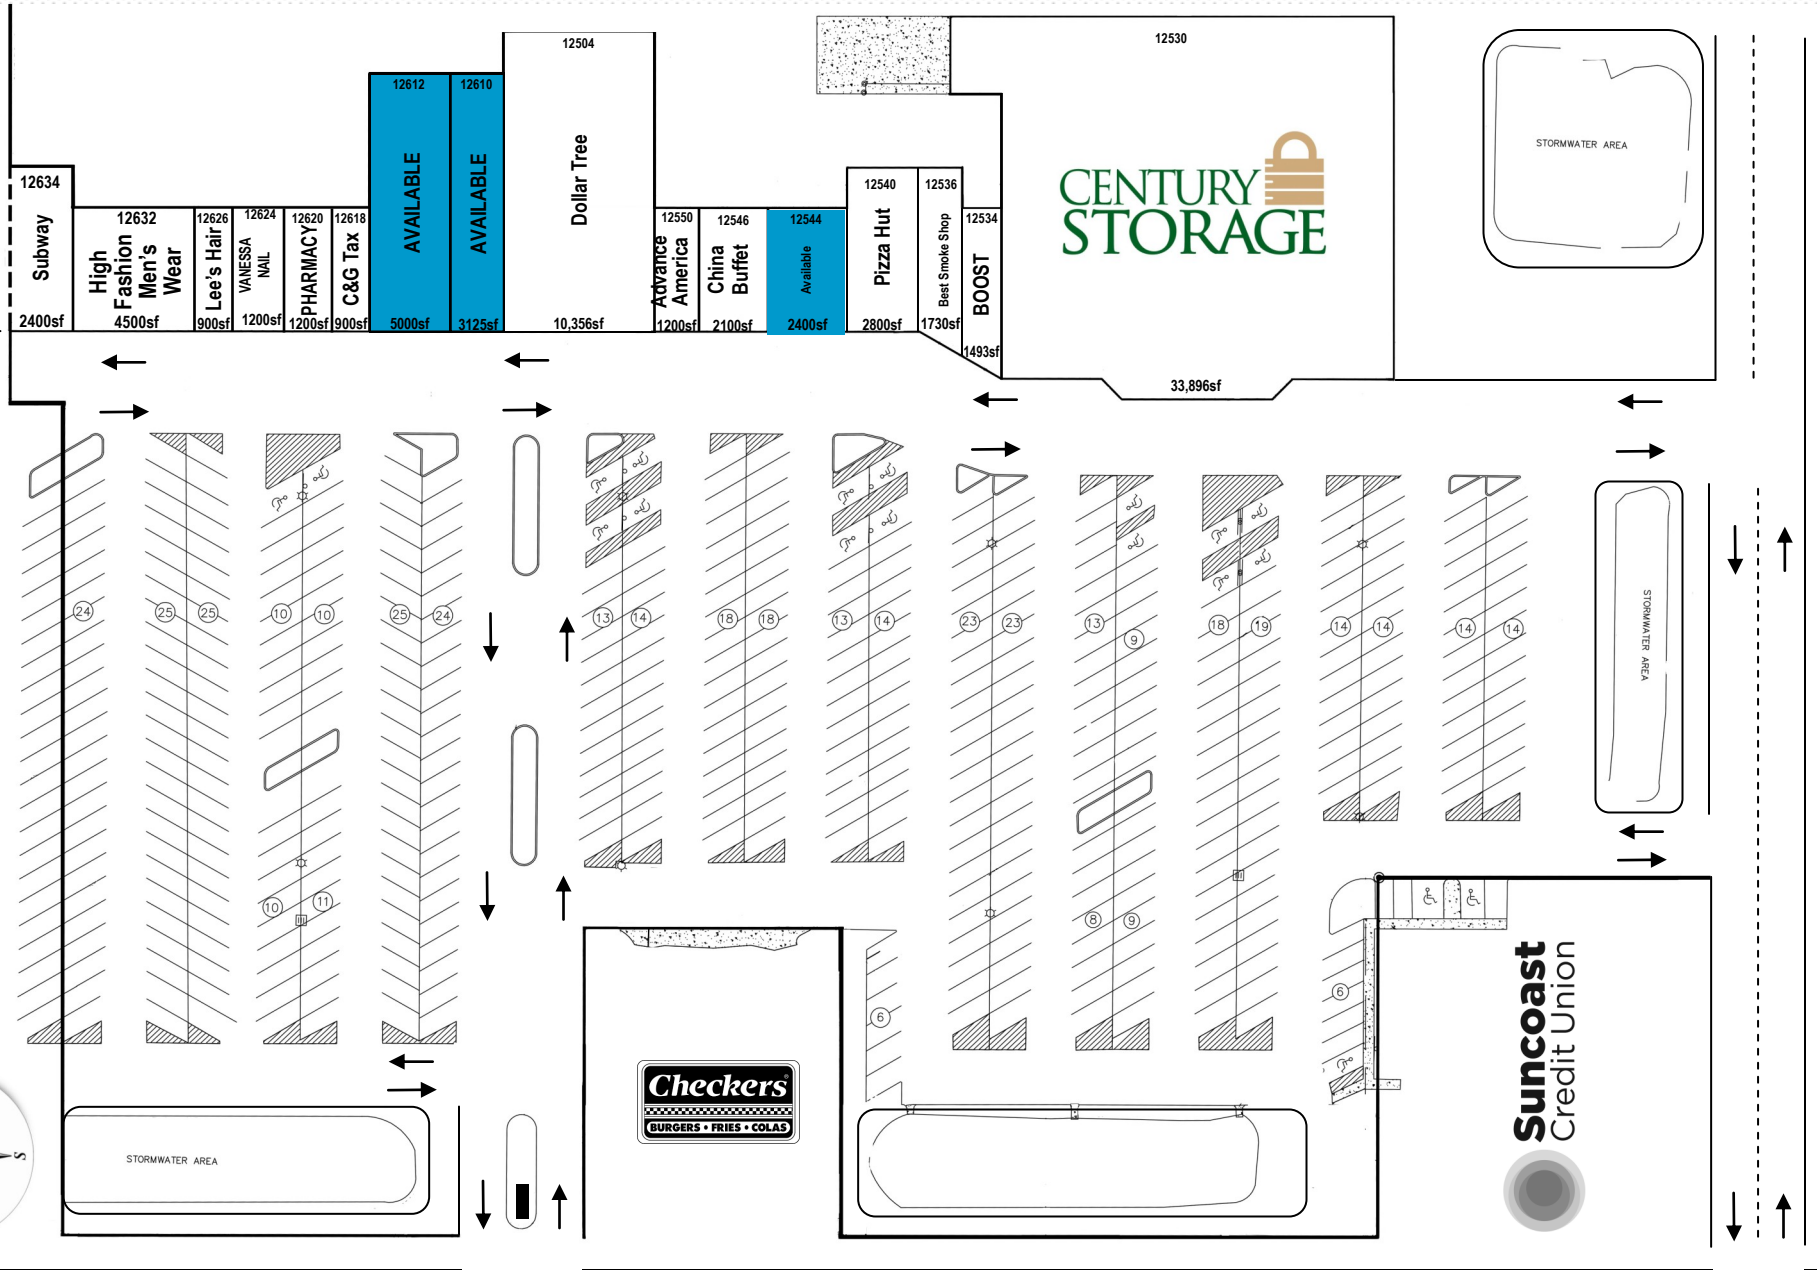

# MORNINGSIDE PLAZA

12504-12634 US Highway 301 South, Dade City, FL 33525

US HIGHWAY 301 SOUTH