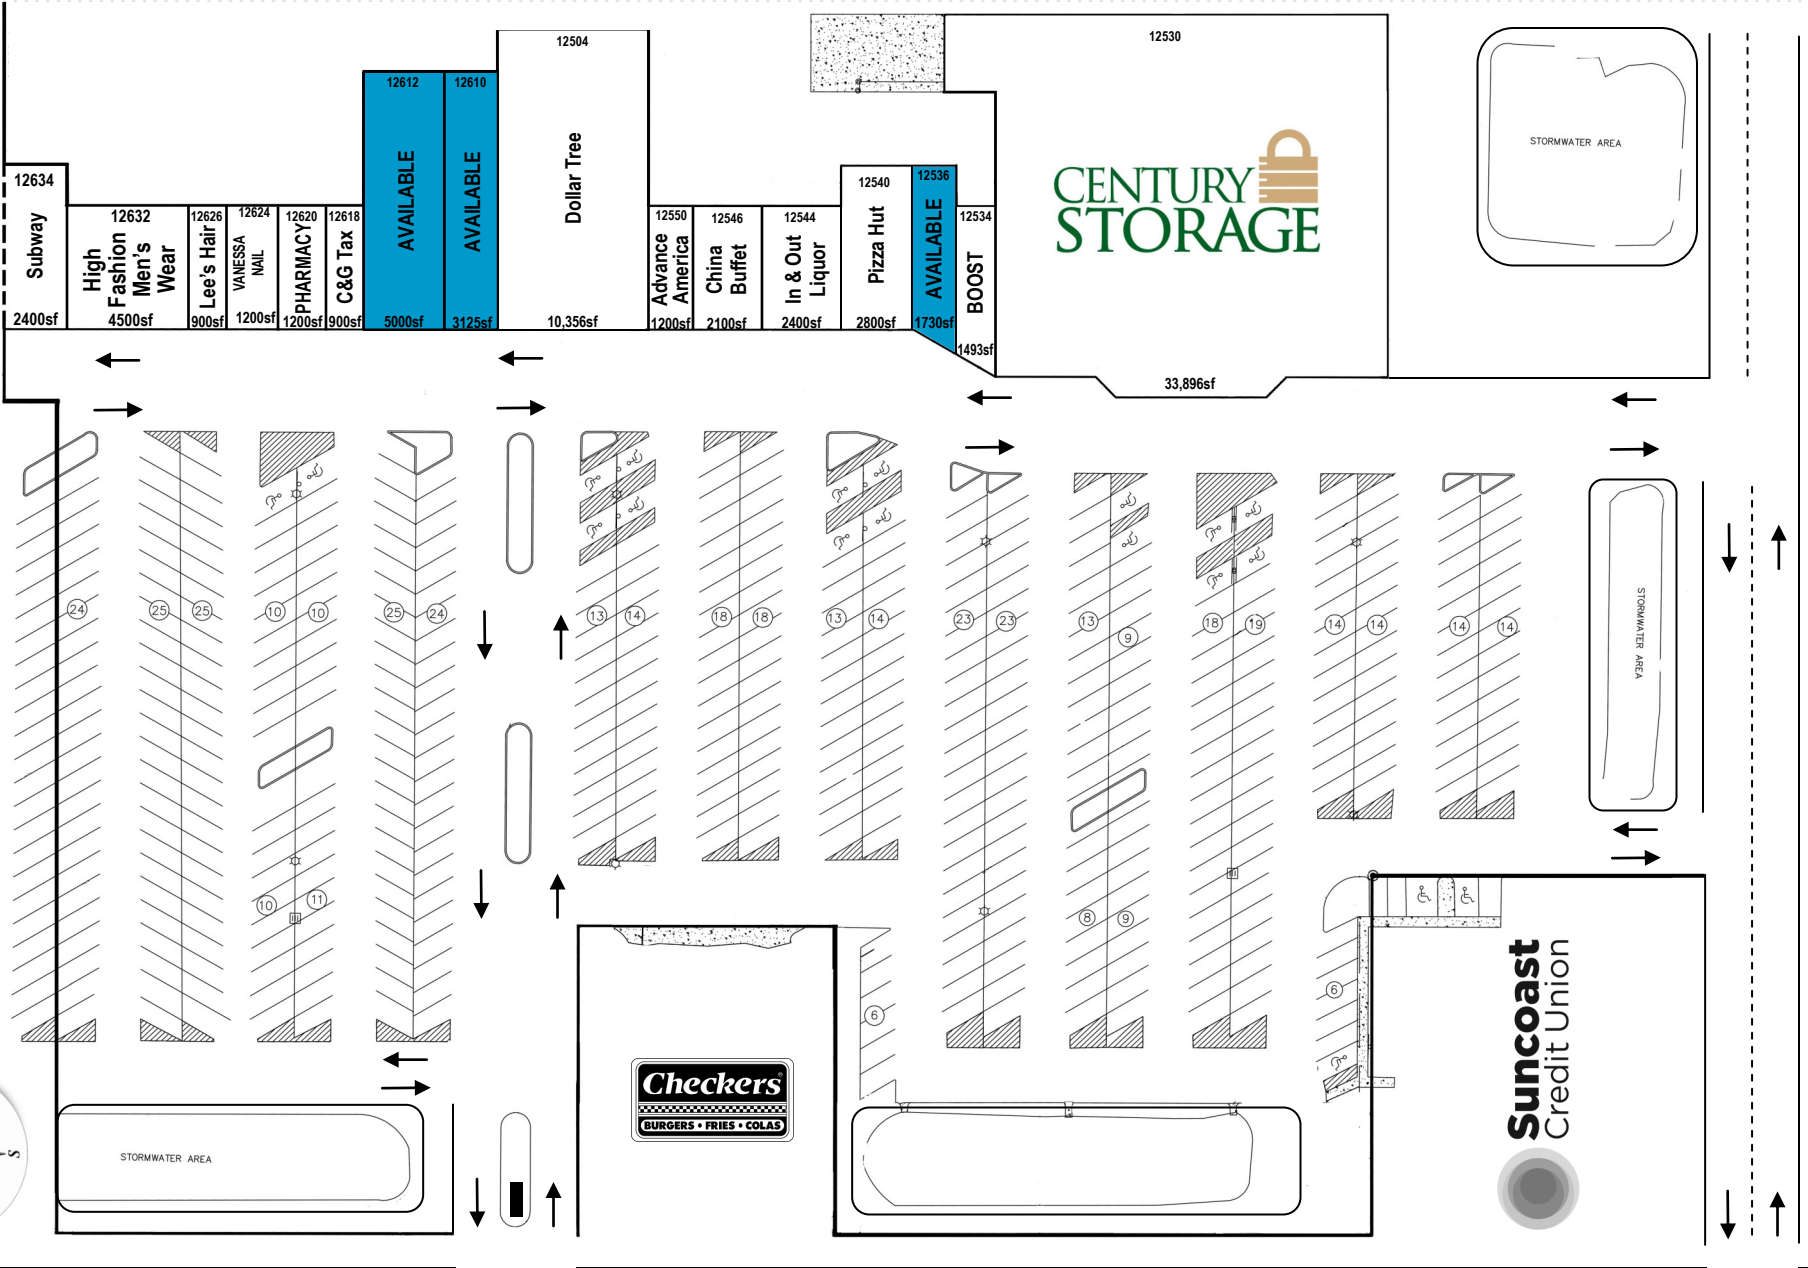

MORNINGSIDE PLAZA

12504-12634 US Highway 301 South, Dade City, FL 33525

US HIGHWAY 301 SOUTH