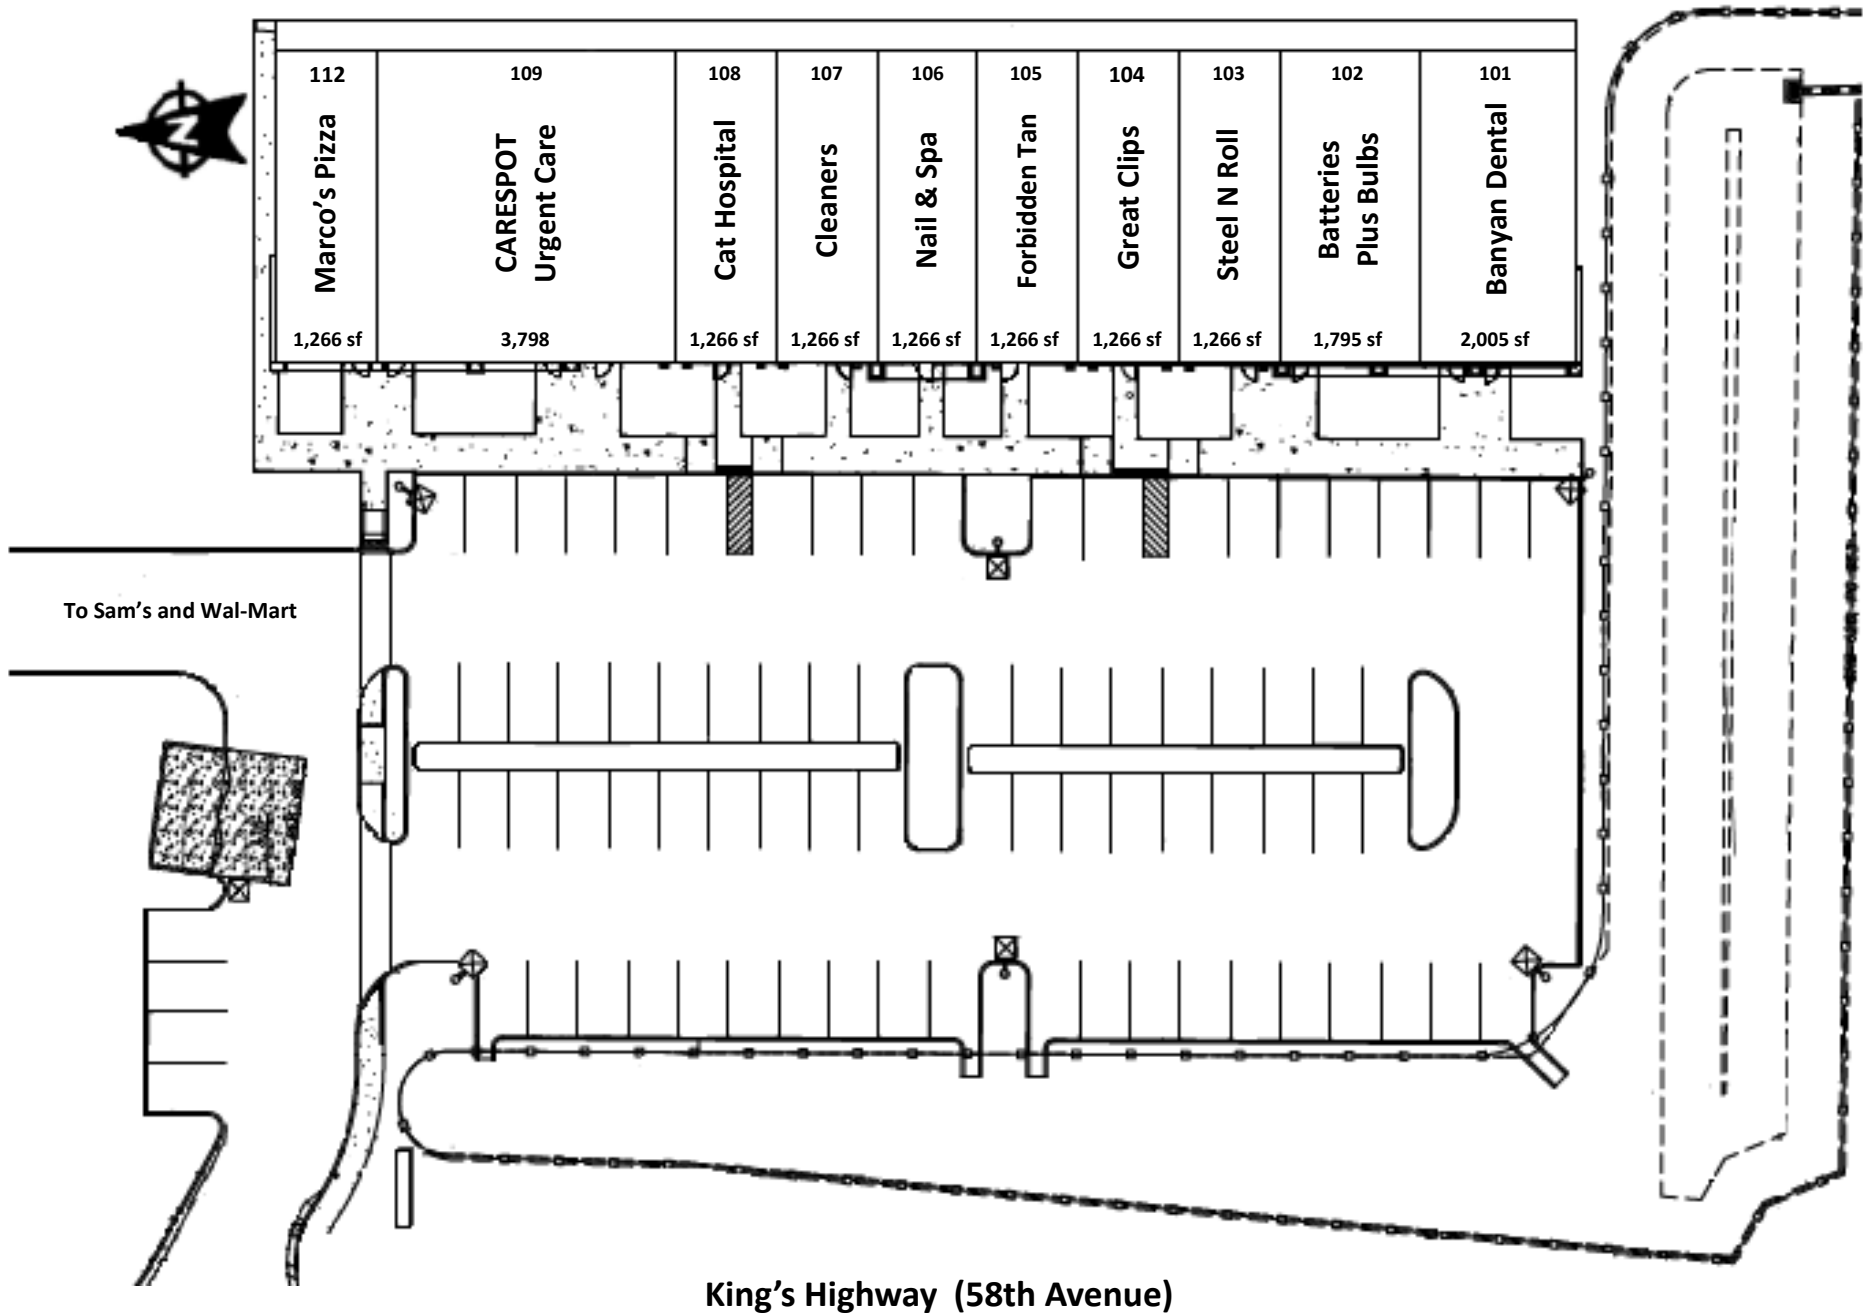

# SUNRISE PLAZA VERO, LLC

1820 58th Avenue , Vero Beach, FL 32966

King's Highway (58th Avenue)